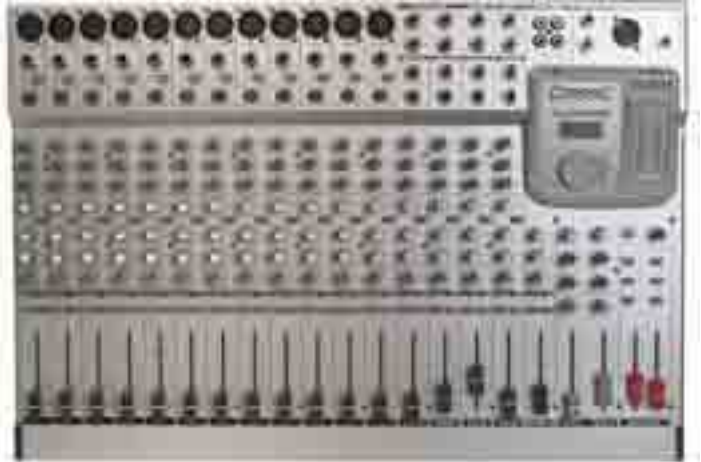

▲

--	--	--	--

178.556

Complete DJ Kit including Road case

 skytec

The Skytec DJ kit offers an all-in-one system for the mobile DJ. The kit includes the TEC2420 Dual CD-player with Anti-shock, instant start, pitch control and cool blue screen, the mixer TEC1242 features 4-channels with a total of 16 inputs, 4 main microphone – 1 Auxiliary microphone – 3 Phono – and 8 Line. The system comes in a black carpet covered case.

▲

--	--	--	--

170.408

CITRONIC CL82DSP Live Mixer

 CITRONIC
PROFESSIONAL AUDIO

A superb 8-channel live mixer, keenly priced with performance, specification and facilities that are exceptional value for money. Whether your application is for live PA, permanent installation or home recording you'll be pleasantly surprised with the quality reproduction at such a low cost.

▲

--	--	--	--

170.900

Citronic Ultima Live Mixer CL204DSP

 CITRONIC
PROFESSIONAL AUDIO

A superb 20-channel live mixer, keenly priced with performance, specification and facilities that are exceptional value for money. Whether your application is for live PA, permanent installation or home recording you'll be pleasantly surprised with the quality reproduction at such a low cost.