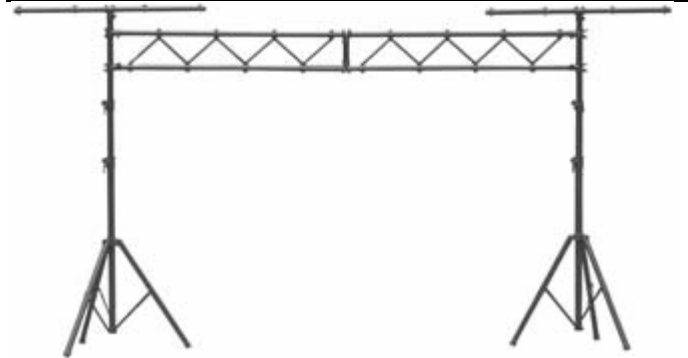

Sheet Music Stand

Sheet music stand with large metal sheet holder (400 x 320mm), height adjustable. Stable base

G Clamp suits 50mm bar

T Bar Lighting Stand

Heavy duty aluminium lighting stand with a heavy duty foldable tripod and robust height adjustment clamps.

Features:

120cm length aluminium T-bar

Supplied with fixing bolts for light effects

Specification:

Height: 1.5 - 3.6m
Max. weight load: 50kg
Width : T-Bar 1.2m
Dimensions : Collapsed 1200 x 150 x 100mm
Weight 4.7kg

Light Stands with Truss Bridge

low-cost alternative in lighting stands that can hold a total of 16 light effects! Includes two tripod base lighting stands with 3 section shafts and T-bars. T-bars hold 4 lights on each. Also includes two 1.5m truss sections, holding 4 lights each, for a total of 16 lights. Easy assembly with screw on plastic brackets and thumb screws which allow for height adjustments.